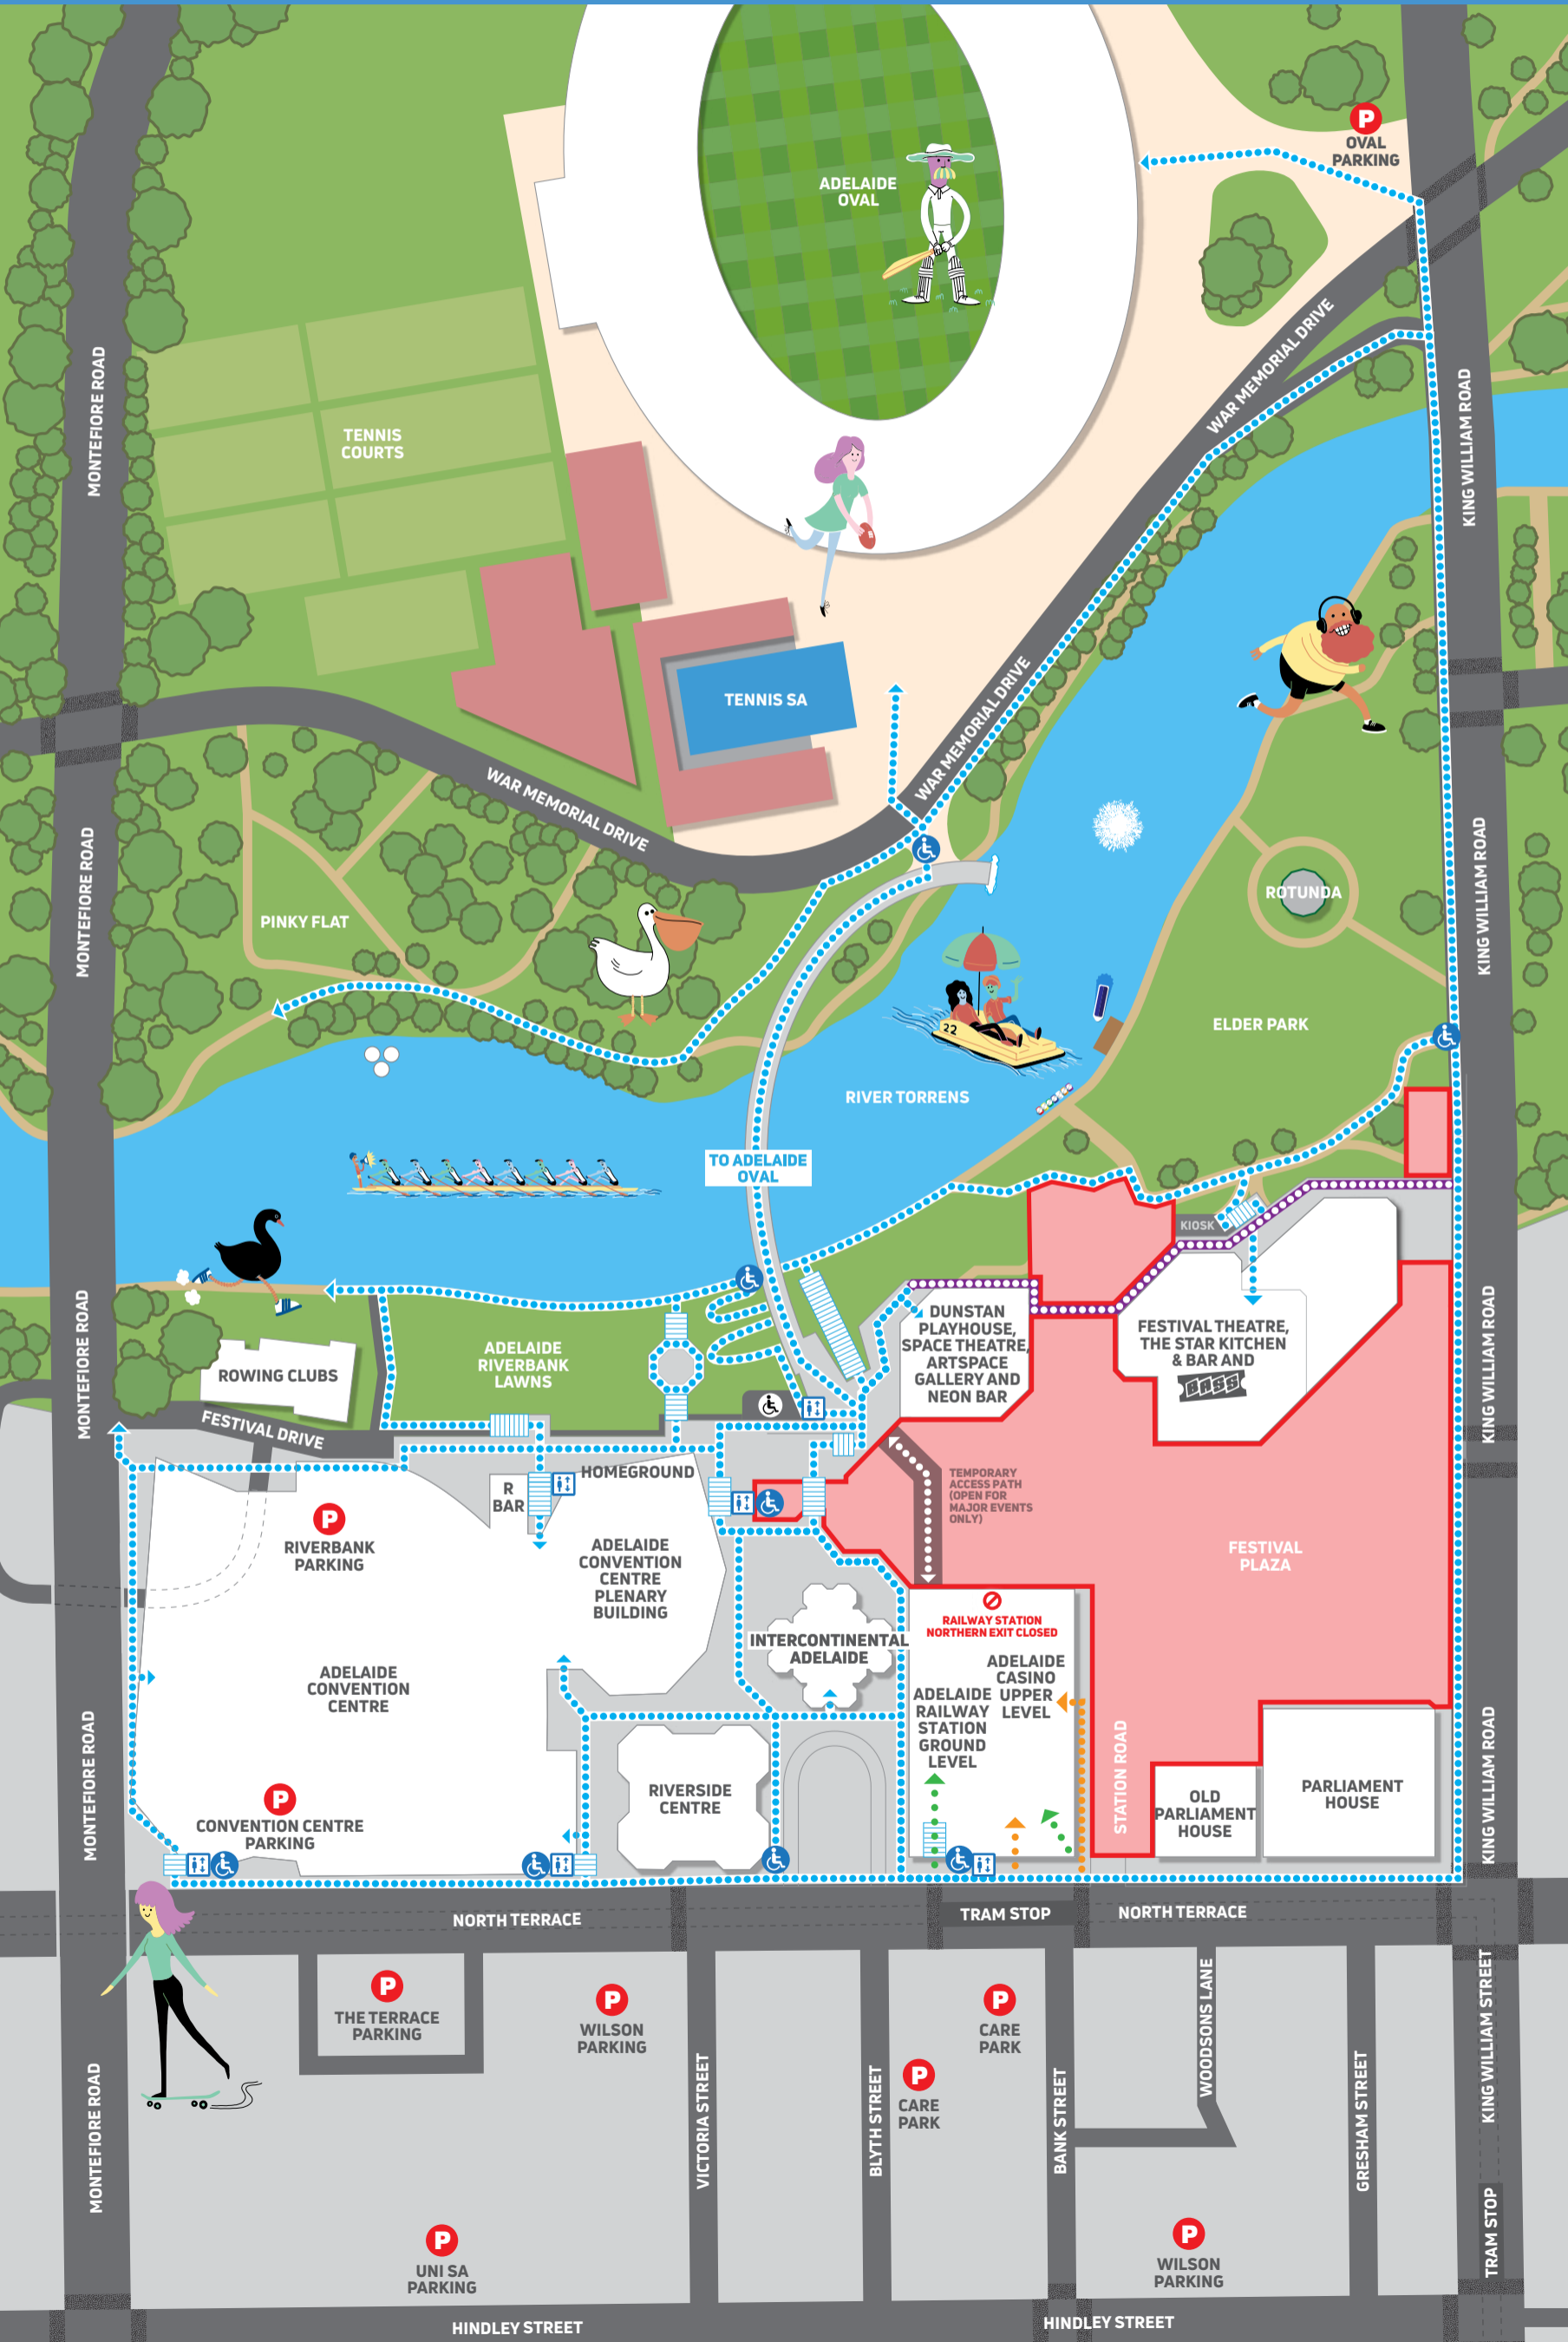

ADELAIDE FESTIVAL PLAZA REDEVELOPMENT JOURNEY PLANNER

For the most up-to-date map visit the website.

Information correct as of December 2017.

LEGEND

- Pathways
- Railway Station entry
- Casino entry
- Walk of Fame path
- Temporary access path (open for major events only)
- Restricted access
- / No access
- ▬ Pedestrian crossing
- P Car parks
- ↑↓ Elevator
- ≡ Stairs
- ♿ Accessible path
- ♿ Accessible drop off point

**ADELAIDE
RIVERBANK**

theadelaidriverbank.com.au

RenewalSA

Government of
South Australia